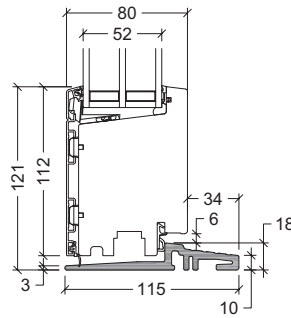

## entrance doors and patio doors

**18mm / 22.5mm composite**  
element depth 115mm and 148mm

**45mm oak**  
element depth 123mm and 148mm