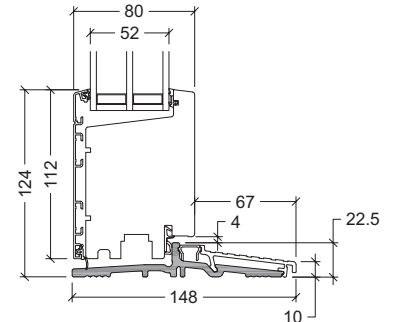

## entrance doors and patio doors

**18mm / 22.5mm composite**  
element depth 115mm and 148mm

**45mm oak**  
element depth 123mm and 148mm